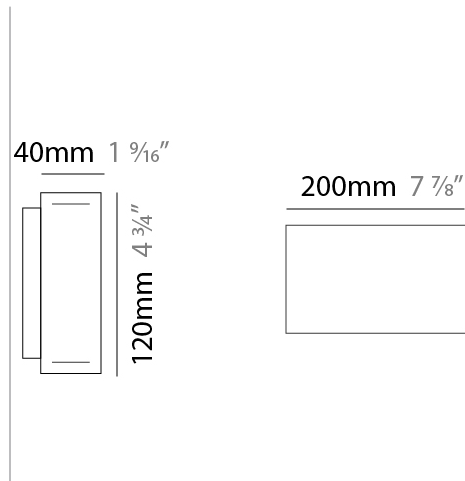

PROJECT
TYPE
SPECIFIER
QUANTITY
DATE

LED120 SURFACE

D73027- -

base number   Color   Finish
Temperature   Options

1. To build a product code in our configurator select the specify button on the base model # product page
2. To build a manual product code on this datasheet choose from the options listed below in blue font and add the suffix to the base model #

GENERAL

Series: Woodlin
Subseries: LED120
Brand: Tunto
Division: Design
Mounting Type: Surface
Mounting Location: Wall
Subcategory: Profile

PHYSICAL

Shape: Rectangle
Length (mm): 200
Length (in): 7 ⁷/₈
Width (mm): 40
Width (in): 1 ⁹/₁₆
Height (mm): 120
Height (in): 4 ³/₄
Extension (mm): 40
Extension (in): 1 ⁹/₁₆
Light Distribution: Direct / Indirect
Diffuser: Opal
Fixture Finish: [WAL / ASH / OAK / BLK / WHI](#)
Fixture Material: Wood

ELECTRICAL

Lamp Type: LED
Input Wattage (W): 6
Total Output Wattage (W): 4.5
Dimming: Tri-Mode (Non-Dimming and Phase Dimming (120Vac only) and 0-10V Dimming)
Driver Included: Yes
Driver Location: Remote
Driver Type: Constant Current - Universal
Driver Class: Class 2
Housing: ENCP3
Input Voltage (V): 120 - 277
Constant Current (MA): 500

LED

Color Temperature (°K): [2700 / 3000 / 4000](#)
Max. Delivered Lumen (lm): 300
CRI: >93 CRI
Lamp Life (hrs): 50000

OPTICAL

RATINGS AND CERTIFICATIONS

Certified By: Certified for North American Standards
IP rating: IP20