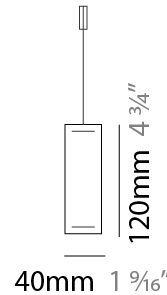

PROJECT _____
TYPE _____
SPECIFIER _____
QUANTITY _____
DATE _____

LED120 SUSPENSION

D71026-

base number   Color   Finish
Temperature   Options

1. To build a product code in our configurator select the specify button on the base model # product page
2. To build a manual product code on this datasheet choose from the options listed below in blue font and add the suffix to the base model #

GENERAL

Series: Woodlin
Subseries: LED120
Brand: Tunto
Division: Design
Mounting Type: Suspension
Mounting Location: Ceiling
Subcategory: Profile

PHYSICAL

Shape: Rectangle
Length (mm): 1600
Length (in): 63
Width (mm): 40
Width (in): 1 9/16
Height (mm): 120
Height (in): 4 3/4
Max. Overall Height (mm): 2120
Max. Overall Height (in): 83 7/16
Light Distribution: Direct / Indirect
Diffuser: Opal
Fixture Finish: WAL / ASH / OAK / BLK / WHI
Fixture Material: Wood
Cable Details: 2000mm / 78 3/4"

ELECTRICAL

Lamp Type: LED
Input Wattage (W): 74
Total Output Wattage (W): 63
Dimming: Tri-Mode (Non-Dimming and Phase Dimming (120Vac only) and 0-10V Dimming)
Driver Included: Yes
Driver Location: Integrated
Driver Type: Constant Current - Universal
Driver Class: Class 2
Input Voltage (V): 120 - 277
Constant Current (MA): 700

LED

Color Temperature (°K): 2700 / 3000 / 4000
Max. Delivered Lumen (lm): 3600
CRI: >93 CRI
Lamp Life (hrs): 50000

OPTICAL

RATINGS AND CERTIFICATIONS

Certified By: Certified for North American Standards
IP rating: IP20

1600mm 63"