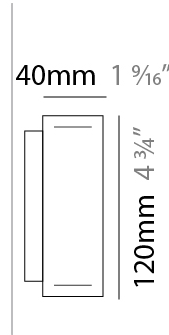

LED120 SURFACE

D73029-

base number   Color   Finish
Temperature   Options

1. To build a product code in our configurator select the specify button on the base model # product page
2. To build a manual product code on this datasheet choose from the options listed below in blue font and add the suffix to the base model #

GENERAL

Series: Woodlin
Subseries: LED120
Brand: Tunto
Division: Design
Mounting Type: Surface
Mounting Location: Wall
Subcategory: Profile

PHYSICAL

Shape: Rectangle
Length (mm): 700
Length (in): 27 ⁹/₁₆"
Width (mm): 40
Width (in): 1 ⁹/₁₆"
Height (mm): 120
Height (in): 4 ³/₄"
Extension (mm): 40
Extension (in): 1 ⁹/₁₆"
Light Distribution: Direct / Indirect
Diffuser: Opal
Fixture Finish: WAL / ASH / OAK / BLK / WHI
Fixture Material: Wood

ELECTRICAL

Lamp Type: LED
Input Wattage (W): 31
Total Output Wattage (W): 25.3
Dimming: Tri-Mode (Non-Dimming and Phase Dimming (120Vac only) and 0-10V Dimming)
Driver Included: Yes
Driver Location: Remote
Driver Type: Constant Current - Universal
Driver Class: Class 2
Housing: ENCP3
Input Voltage (V): 120 - 277
Constant Current (MA): 700

LED

Color Temperature (°K): 2700 / 3000 / 4000
Max. Delivered Lumen (lm): 1500
CRI: >93 CRI
Lamp Life (hrs): 50000

OPTICAL

RATINGS AND CERTIFICATIONS

Certified By: Certified for North American Standards
IP rating: IP20

PROJECT	_____
TYPE	_____
SPECIFIER	_____
QUANTITY	_____
DATE	_____

700mm 27 ⁹/₁₆"

Indirect